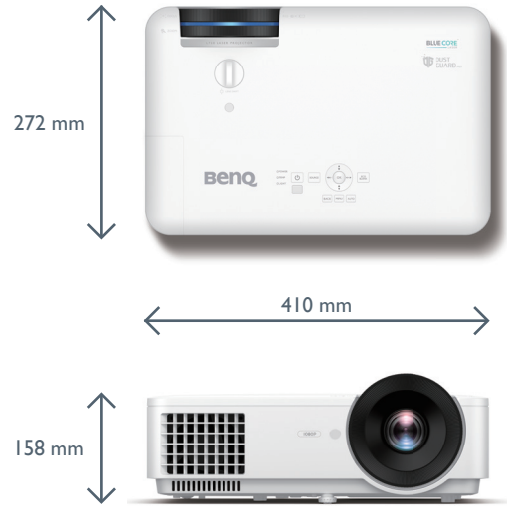

Abmessungen