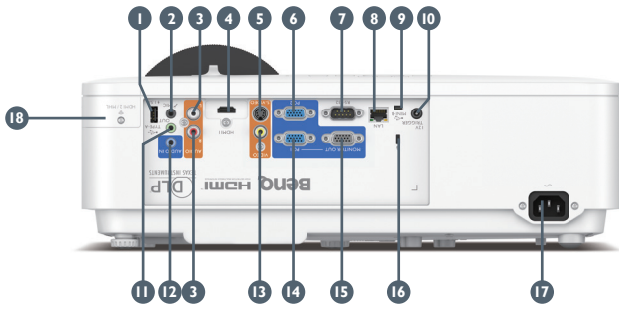

- 1 USB TypeA (1.5A power)
- 2 Microphone Input (Mini jack)
- 3 Audio L / R Input (RCA)
- 4 HDMI-I
- 5 S-Video
- 6 PC 2 Input (D-sub 15pin, Female)
- 7 RS232 Input (D-sub 9pin, male)
- 8 LAN (RJ45) (Control & FW Upgrade)
- 9 USB Type min B (For Page up / down and FW upgrade)
- 10 DC 12V Trigger (3.5 mm Jack)
- 11 Audio Output (mini jack)
- 12 Audio Input (mini jack)
- 13 Composite Video (RCA)
- 14 PC 1 Input (D-sub 15pin, Female)
- 15 Monitor Output (D-sub 15pin, Female)
- 16 IR Receiver (Front+Top)
- 17 AC Power Jack
- 18 HDMI-2 / MHL (Hidden space for QCast / QCast Mirror)